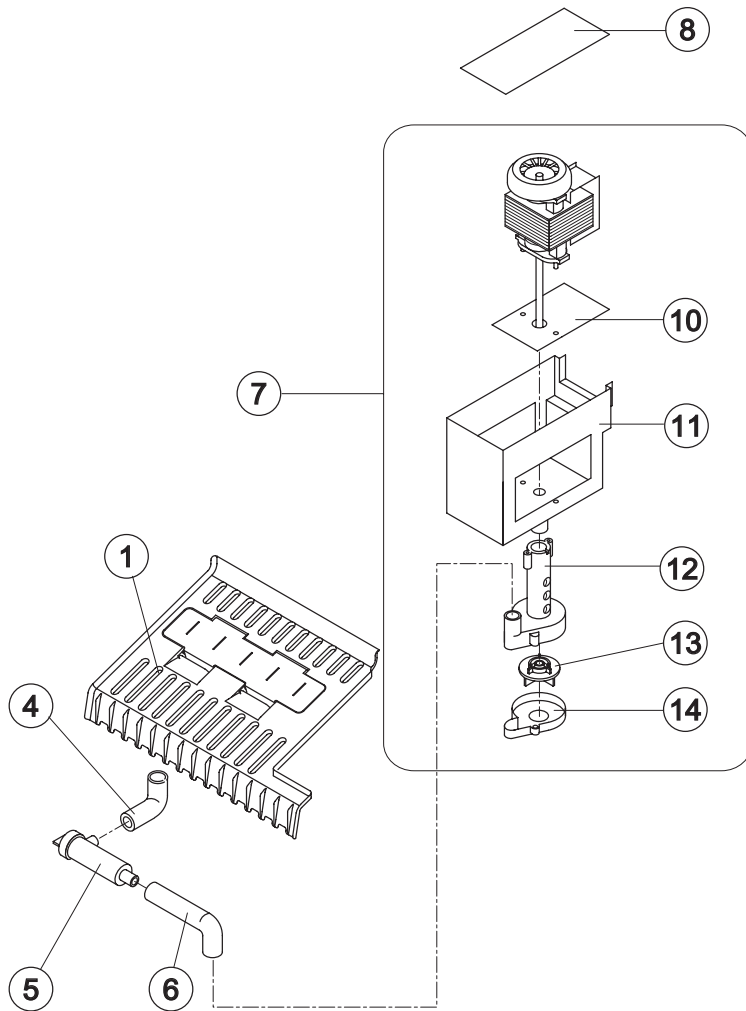

Rev. 02 - 12/03/2019

CB 184 HC

HYDRAULIC CIRCUIT

Common Parts

Ref.	Spare Description	Code
1	Bulbe- holder pipe	20520
2	Foamed Bin	11016/E
3	Ice Cubes Slide	10885
4	Slide Keep Plate	10142
7*	Overflow Pipe	13028
8*	Evaporator Feeding Pipe Assy	C20535
9	Inner Basin	10064
10	Water Outlet Nipple	10472
11	Silicone Gasket	13219
12	Semirigid Polyethylene Gasket	13007
13	Bin Discharge Nut	10096
16	Flags ABS Support	10530
17	Flags with Rod	10532

Parts for Air-Cooled Version Only

Ref.	Spare Description	Code
14	Discharges Manifold	C10006

Parts for Water-Cooled Version Only

Ref.	Spare Description	Code
14	Discharges Manifold	C26452

Ref.	Spare Description	Code
1*	Sprayers Bar Assembly	10885
4	Filter-Sprayers Bar Connection Pipe	13005
5*	Pump Filter	10139
6	Pump-Filter Connection Pipe	13055
7*	Pump Assy	RC23858
8	Pump Cover	10647
10	Heat Dissipator	22430
11	Pump Motor Box	10073
12	Pump Body	10065
13	Pump Impeller	10066
14	Diffusor	10067