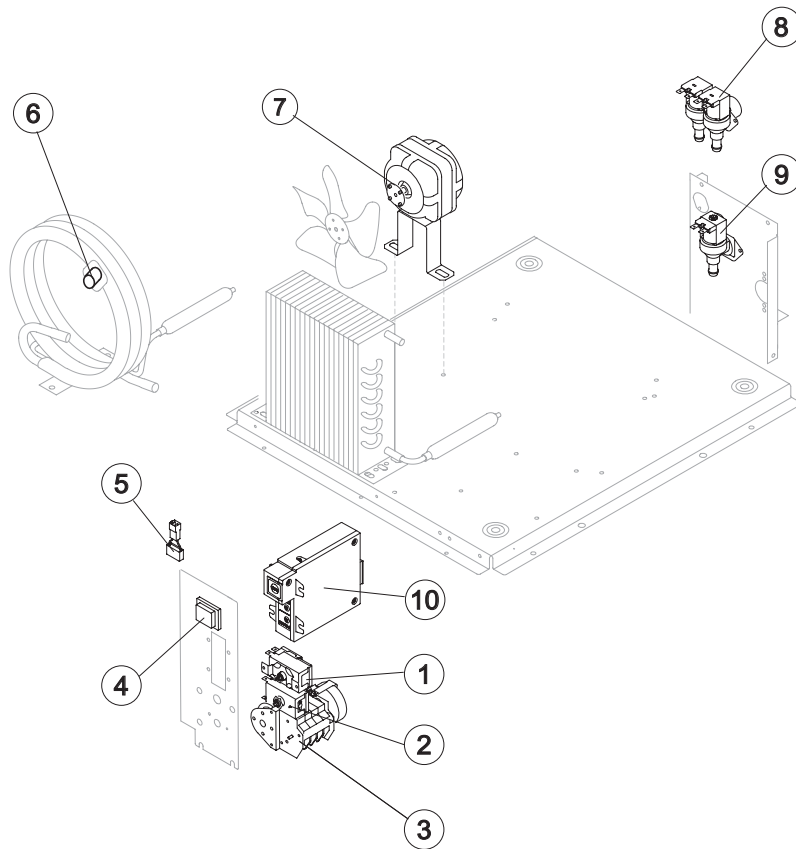

Rev. 02 - 12/03/2019

CB 184 HC

HYDRAULIC CIRCUIT

Common Parts

Ref.	Spare Description	Code
1	Bulbe- holder pipe	20520
2	Foamed Bin	11016/E
3	Ice Cubes Slide	10885
4	Slide Keep Plate	10142
7*	Overflow Pipe	13028
8*	Evaporator Feeding Pipe Assy	C20535
9	Inner Basin	10064
10	Water Outlet Nipple	10472
11	Silicone Gasket	13219
12	Semirigid Polyethylene Gasket	13007
13	Bin Discharge Nut	10096
16	Flags ABS Support	10530
17	Flags with Rod	10532

Parts for Air-Cooled Version Only

Ref.	Spare Description	Code
14	Discharges Manifold	C10006

Parts for Water-Cooled Version Only

Ref.	Spare Description	Code
14	Discharges Manifold	C26452

Ref.	Spare Description	Code
1*	Sprayers Bar Assembly	10885
4	Filter-Sprayers Bar Connection Pipe	13005
5*	Pump Filter	10139
6	Pump-Filter Connection Pipe	13055
7*	Pump Assy	RC23858
8	Pump Cover	10647
10	Heat Dissipator	22430
11	Pump Motor Box	10073
12	Pump Body	10065
13	Pump Impeller	10066
14	Diffusor	10067

Common Parts

Ref.	Spare Description	Code
1*	Bin Thermostat	R23005
2*	Evaporator Thermostat	R23591
3*	Timer	Till s/n. 882687 23247
4*	Green Light Switch (On-Off)	Till s/n. 882687 23327
10	Electronic Timer / On-Off (AWS)	Current Version R231154