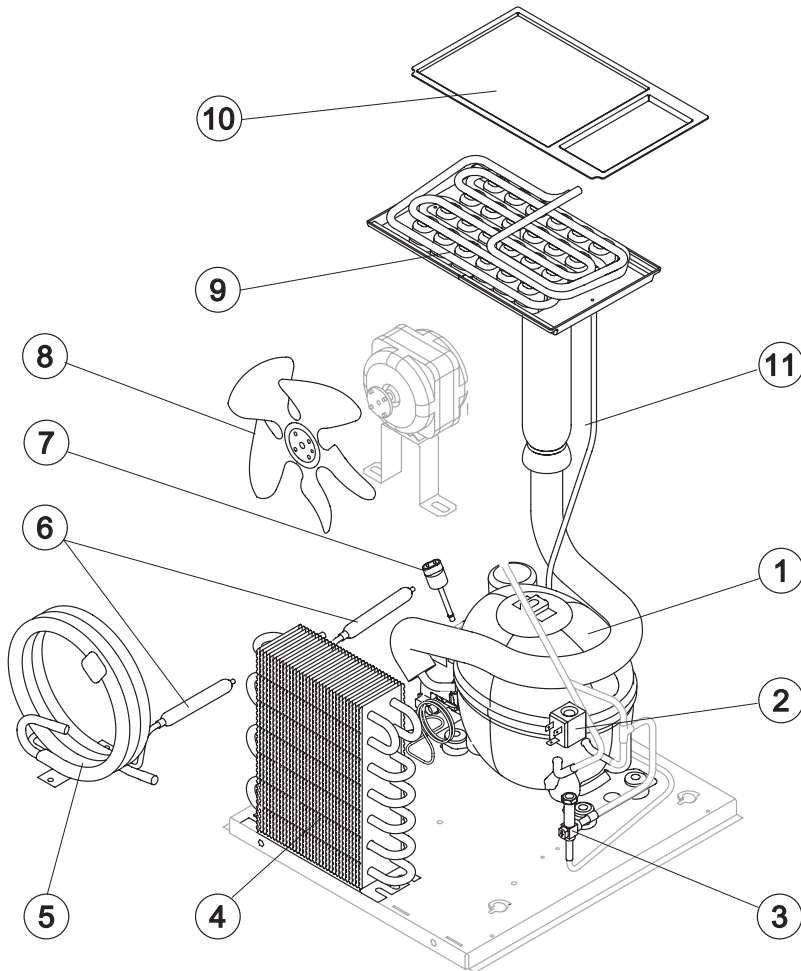

Common Parts

Ref.	Spare Description	Code
1	Compressor	231127
2*	Hot Gas Valve Coil	Current Version 23854
2*	Hot Gas Valve Coil	Till s/n. 892747 C201159
3*	Hot Gas Valve Body	Current Version 20853
3*	Hot Gas Valve Body	Till s/n. 892747 C201159
6*	Molecular Drier	14009
9	Evaporator	D10079
10	Evaporator Cover Panel	10498
11	Suctin Line	for the spare parts code give us the s/n.

Rev. 02 - 12/03/2019

CB 184 HC

HYDRAULIC CIRCUIT

Common Parts

Ref.	Spare Description	Code
1	Bulbe- holder pipe	20520
2	Foamed Bin	11016/E
3	Ice Cubes Slide	10885
4	Slide Keep Plate	10142
7*	Overflow Pipe	13028
8*	Evaporator Feeding Pipe Assy	C20535
9	Inner Basin	10064
10	Water Outlet Nipple	10472
11	Silicone Gasket	13219
12	Semirigid Polyethylene Gasket	13007
13	Bin Discharge Nut	10096
16	Flags ABS Support	10530
17	Flags with Rod	10532