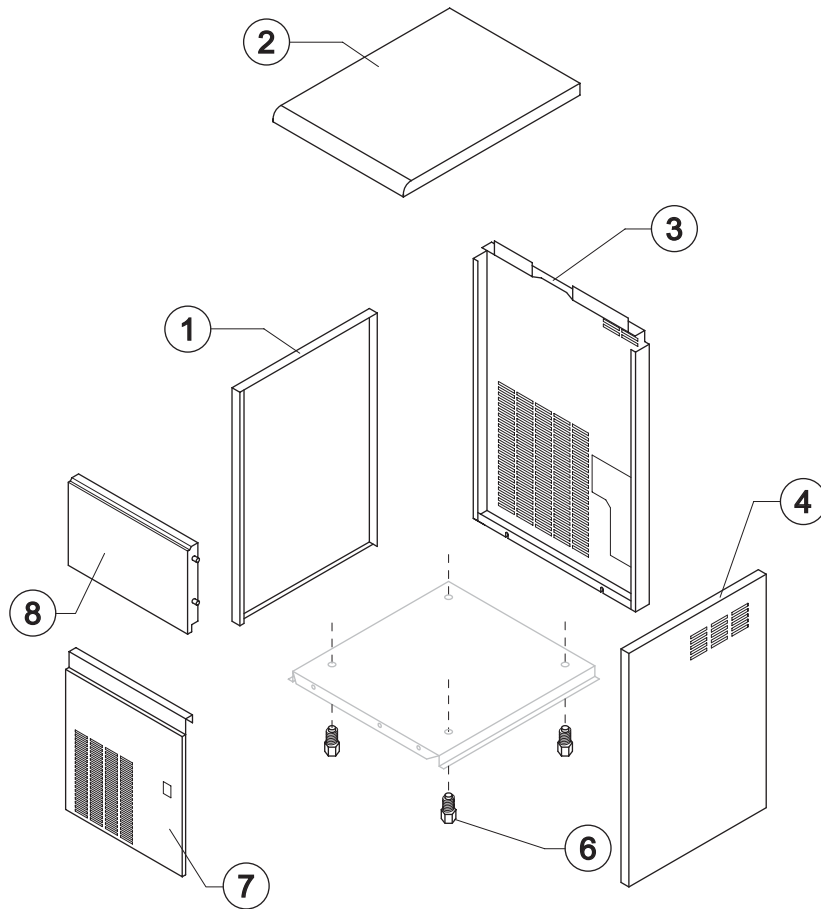

Ref.	Spare Description	Code	
1	Left Side Panel	22713	
2	Top	C22714	
3	Rear Panel	21235	
4	Right Side Panel	22712	
6	Foot	10017	
7	Front Grid Panel	Current Version	C221680
7	Front Grid Panel	Till s/n. 882687	221070
8	Dark Grey Door		10277