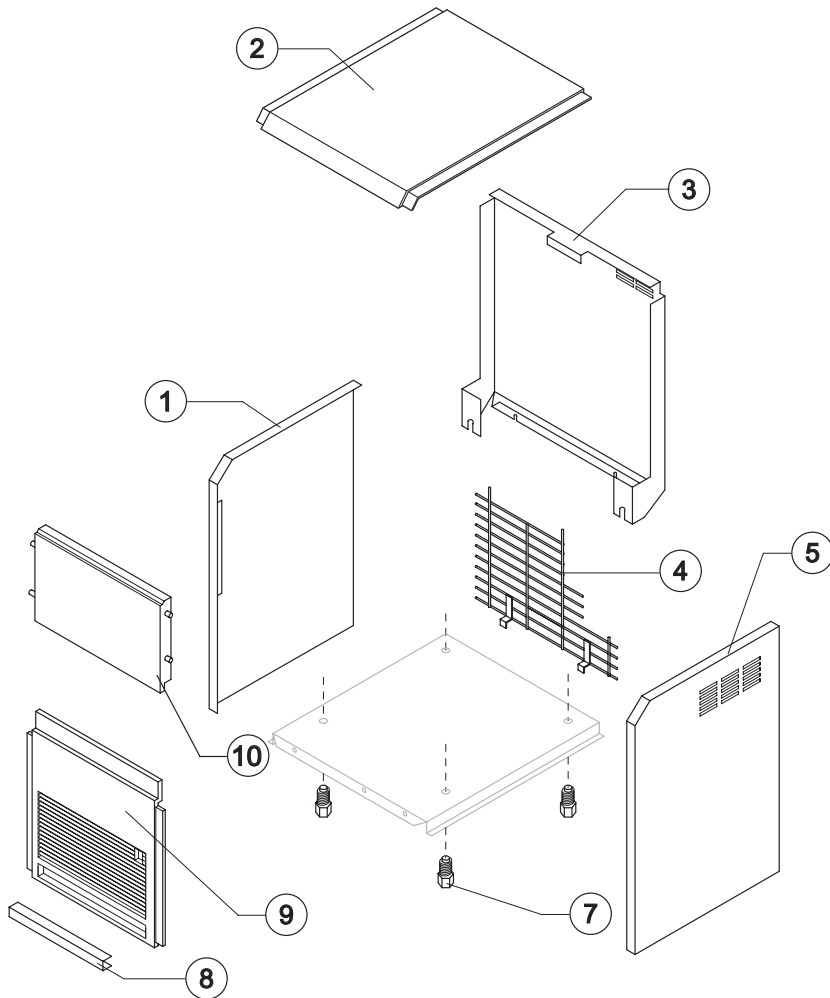

CB 184 HC

LIST OF THE EXPLODED VIEWS

SHELL - ABS

SHELL - STAINLESS STEEL

COOLING SYSTEM

HYDRAULIC CIRCUIT

SPRAYER PUMP

ELECTRIC PARTS

Panels - Blue Version

Ref.	Spare Description	Code
1	Left Side Panel	10061
2	Top	10062
5	Right Side Panel	10060
8	Screws Cover	10069
9	Front Grid Panel	Current Version C10879
9	Front Grid Panel	Till s/n. 882687 10063
10	Door	10081

Panels - Grey Version

Ref.	Spare Description	Code
1	Left Side Panel	10105
2	Top	10102
5	Right Side Panel	10099
8	Screws Cover	10098
9	Front Grid Panel	Current Version C10880
9	Front Grid Panel	Till s/n. 882687 10101
10	Door	10103