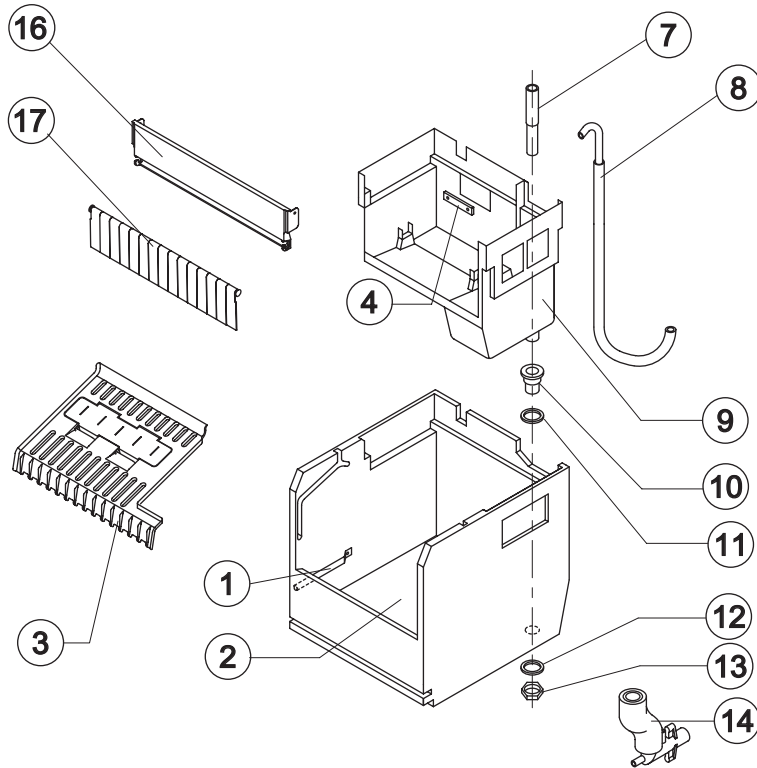

Parts for Air-Cooled Version Only

Ref.	Spare Description	Code
4	Air Condenser	20094
8	Sucking Fan	20095

Parts for Water-Cooled Version Only

Ref.	Spare Description	Code
5	Water Condenser	14593
7*	Fan cycle switch	231227

Rev. 02 - 12/03/2019

CB 184 HC

HYDRAULIC CIRCUIT

Common Parts

Ref.	Spare Description	Code
1	Bulbe- holder pipe	20520
2	Foamed Bin	11016/E
3	Ice Cubes Slide	10885
4	Slide Keep Plate	10142
7*	Overflow Pipe	13028
8*	Evaporator Feeding Pipe Assy	C20535
9	Inner Basin	10064
10	Water Outlet Nipple	10472
11	Silicone Gasket	13219
12	Semirigid Polyethylene Gasket	13007
13	Bin Discharge Nut	10096
16	Flags ABS Support	10530
17	Flags with Rod	10532

Parts for Air-Cooled Version Only

Ref.	Spare Description	Code
14	Discharges Manifold	C10006

Parts for Water-Cooled Version Only

Ref.	Spare Description	Code
14	Discharges Manifold	C26452

Ref.	Spare Description	Code
1*	Sprayers Bar Assembly	10885
4	Filter-Sprayers Bar Connection Pipe	13005
5*	Pump Filter	10139
6	Pump-Filter Connection Pipe	13055
7*	Pump Assy	RC23858
8	Pump Cover	10647
10	Heat Dissipator	22430
11	Pump Motor Box	10073
12	Pump Body	10065
13	Pump Impeller	10066
14	Diffusor	10067